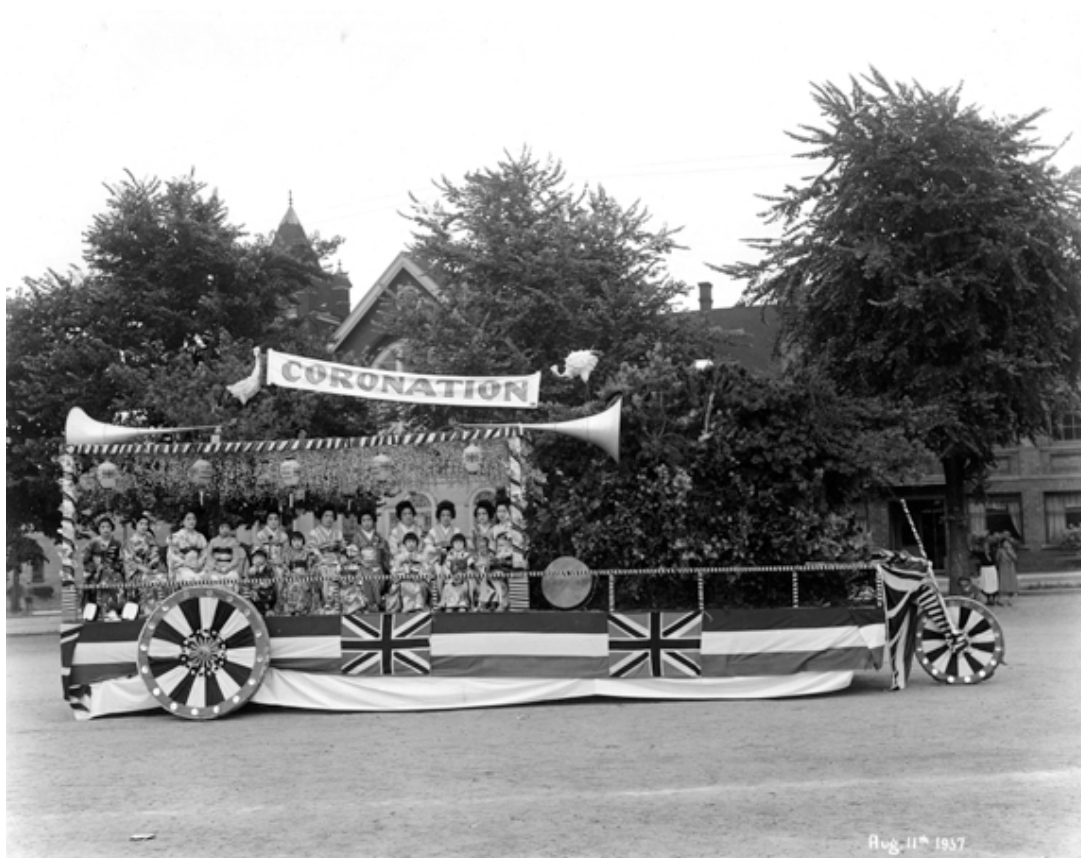

Item Title A Large Group of People Dressed in Kabuki Costumes on the Street

Item Date 1942

Item Description

The image shows a large group of people dressed in various kabuki costumes outside in front of and on a mikoshi behind which is the front face of an apartment building. Japanese text appears on the flags hanging from the mikoshi and the mikoshi is decorated with flowers and paper lanterns with Japanese text on them.

Item Date 1942

Item Description

The image shows a parade float on the street decorated with British flags and the colours of the British flag. On the float, there are a large group of people dressed in kimonos on the back half and some trees on the front. Behind the float, there are some trees and houses. On a banner above the float, the text reads, "CORONATION".